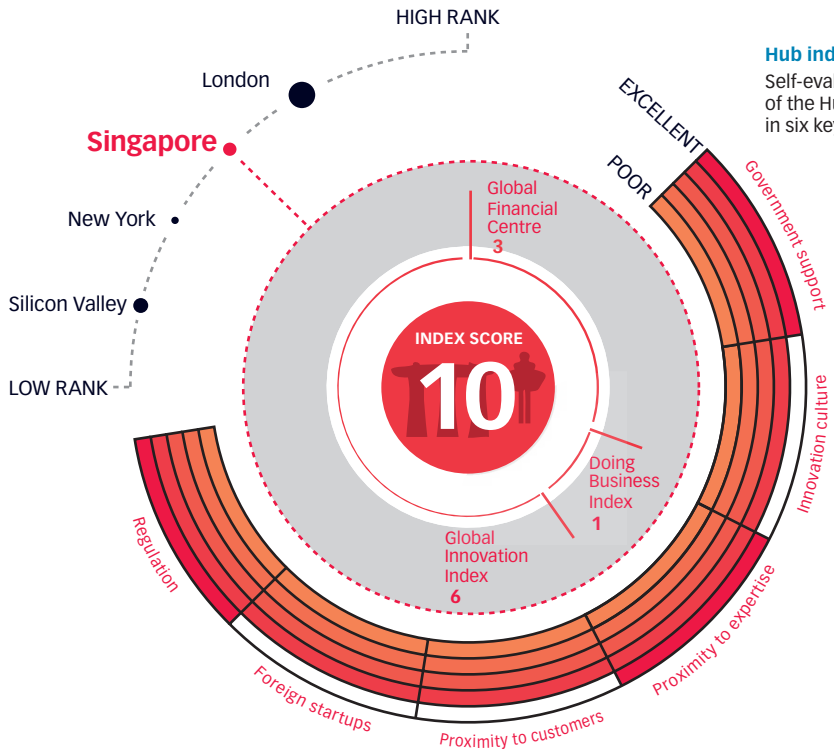

Index Performance Score
The aggregate rank of the Hub using three renowned business indices

Hub indicators
Self-evaluation of the Hub in six key areas